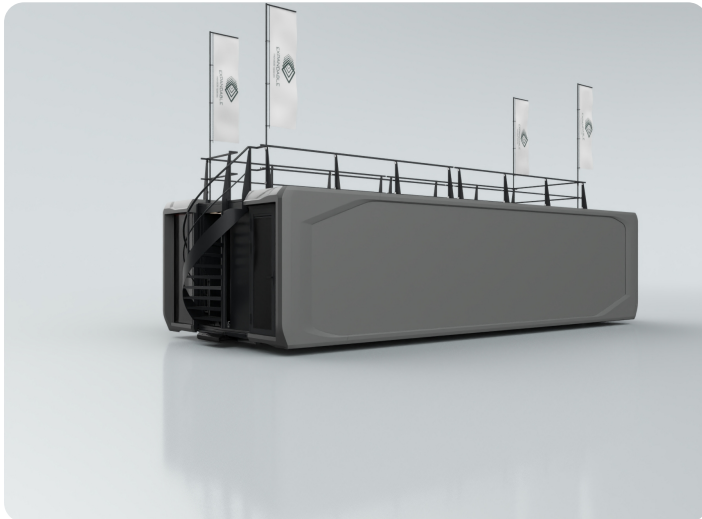

Touchdown 38ft

Expandable Touchdown 38ft
\$ 496,500 Excl. Sales Tax

www.expandable-trailers.com

Your configuration

PRODUCT AND SHAPE

Product

Touchdown 38ft

Shape

Octagon shape

SIDES CONFIGURATION

Front left	Door with glass
Front middle	Roof deck entry with steps
Front right	Premium glass
Left side	Solid wall
Right side	Premium glass with electric sliding doors
Rear left	Door with panel
Rear middle	Large tech hub
Rear right	Premium glass
Toilet or cabinet	-
Roof terrace	Roof terrace
Roof grid left	-
Roof grid right	-

Expandable Touchdown 38ft

Octagon shape | L 38ft 1" x W 15ft 10" x H 9ft 10"

COLORS

Main color

RAL9023 Pearl dark grey

Frame color

RAL7021 Black grey

COOLING AND HEATING

Expandable Touchdown 38ft

Octagon shape | L 38ft 1" x W 15ft 10" x H 9ft 10"

LIGHTING

Flexrails

Flex rail

LED spots (12 pcs)

Electricity sockets (set of 4) flex rail

Interior LED lights